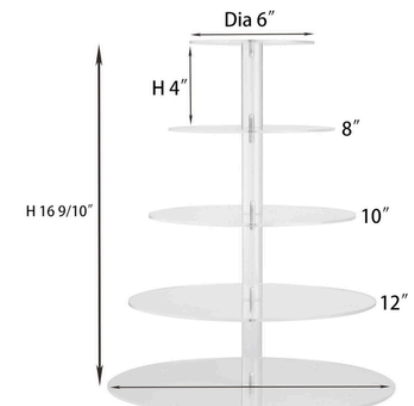

7 TIER DISPLAY

7 tier 112 cupcake display

Dimensions shown above

$10